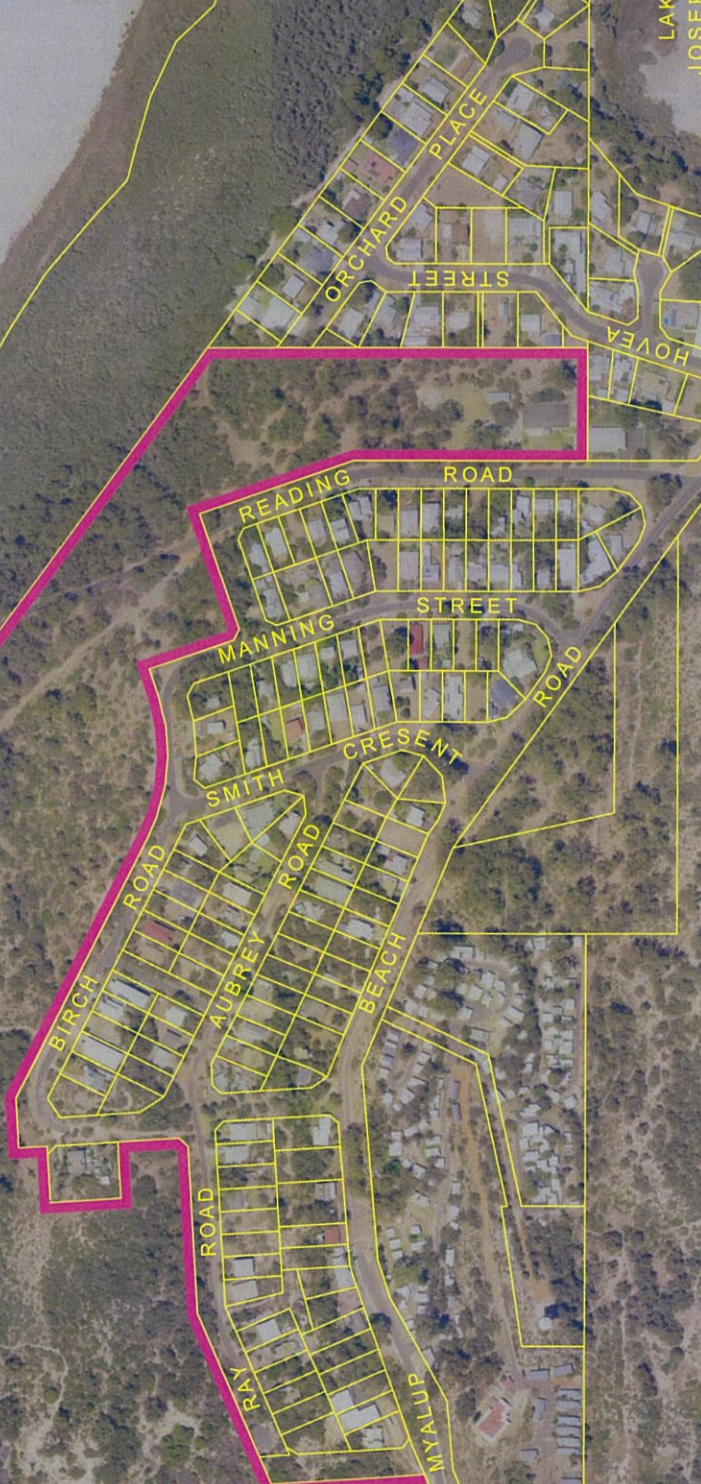

MYALUP DOG EXERCISE AREA

LAKE PRESTON

LAKE JOSEPHINE

Lot 100

INDIAN OCEAN

Myalup Dog Exercise Area: Dig No: HS042-18 Rev 0 (11-07-18)